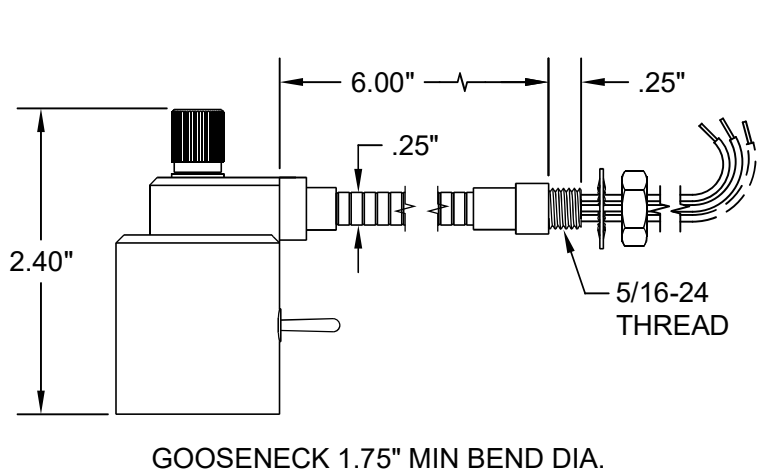

MAPLIGHT/OPLITE 4 - PANEL MOUNT

MAPLIGHT/OPLITE 4 - GOOSENECK

MAPLIGHT/OPLITE 6 - PANEL MOUNT

MAPLIGHT/OPLITE 6 - GOOSENECK

TASKLIGHT 600 - PANEL MOUNT

TASKLIGHT 600 - GOOSENECK

5004-00
 SURFACE MOUNT
 ADAPTER - PANEL

5006-00
 SURFACE MOUNT
 ADAPTER - GOOSENECK

12 Volt Models:
 MAX 15 VDC @ 30 mA

24 Volt Models:
 MAX 30 VDC @ 30 mA

Millicandela Ratings:
 WHITE 64,000 mcd
 RED 30,000 mcd
 GREEN 18,000 mcd
 BLUE 10,000 mcd