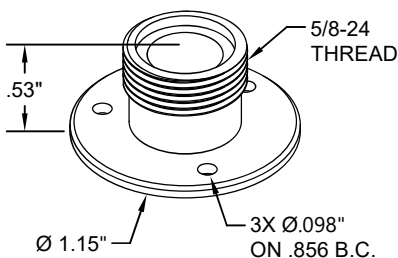

5006-00
 SURFACE MOUNT
 ADAPTER - GOOSENECK

12 Volt Models:
 MAX 15 VDC @ 30 mA

24 Volt Models:
 MAX 30 VDC @ 30 mA

Millicandela Ratings:
 WHITE 64,000 mcd
 RED 30,000 mcd
 GREEN 18,000 mcd
 BLUE 10,000 mcd