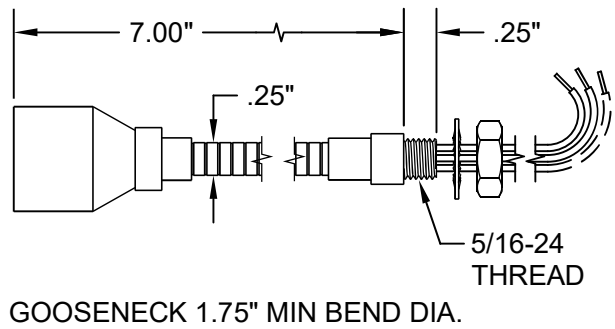

MAPLIGHT/OPLITE 4 - GOOSENECK