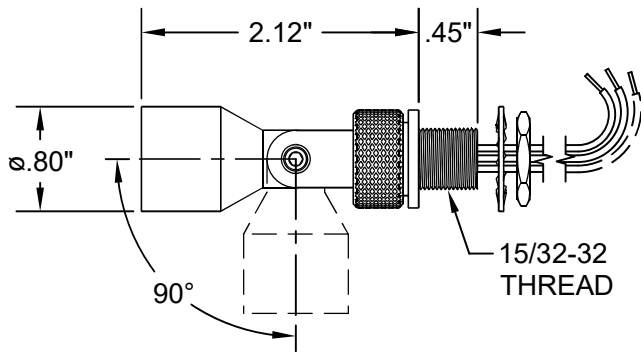

MAPLIGHT/OPLITE 4 - PANEL MOUNT

MAPLIGHT/OPLITE 4 - GOOSENECK

MAPLIGHT/OPLITE 6 - PANEL MOUNT

MAPLIGHT/OPLITE 6 - GOOSENECK

TASKLIGHT 600 - PANEL MOUNT

TASKLIGHT 600 - GOOSENECK

5004-00
 SURFACE MOUNT
 ADAPTER - PANEL

5006-00
 SURFACE MOUNT
 ADAPTER - GOOSENECK

12 Volt Models:
 MAX 15 VDC @ 30 mA

24 Volt Models:
 MAX 30 VDC @ 30 mA

Millicandela Ratings:
 WHITE 64,000 mcd
 RED 30,000 mcd
 GREEN 18,000 mcd
 BLUE 10,000 mcd