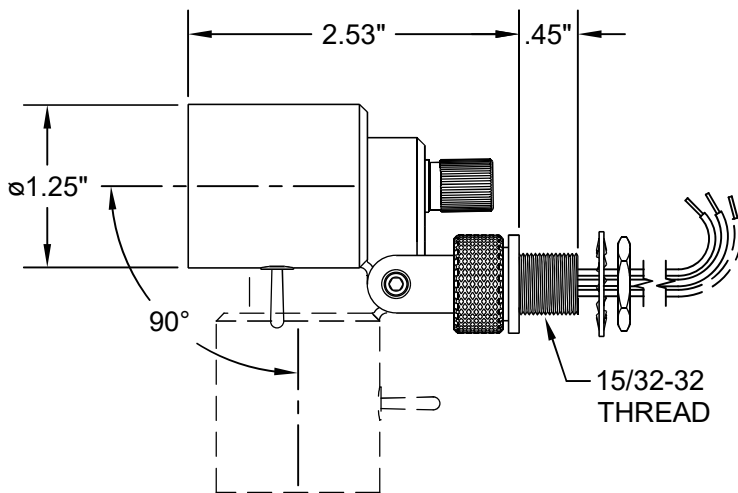

MAPLIGHT/OPLITE 4 - PANEL MOUNT

MAPLIGHT/OPLITE 4 - GOOSENECK

MAPLIGHT/OPLITE 6 - PANEL MOUNT

MAPLIGHT/OPLITE 6 - GOOSENECK

TASKLIGHT 600 - PANEL MOUNT

TASKLIGHT 600 - GOOSENECK

5004-00
 SURFACE MOUNT
 ADAPTER - PANEL

5006-00
 SURFACE MOUNT
 ADAPTER - GOOSENECK

12 Volt Models:
 MAX 15 VDC @ 30 mA

24 Volt Models:
 MAX 30 VDC @ 30 mA

Millicandela Ratings:
 WHITE 64,000 mcd
 RED 30,000 mcd
 GREEN 18,000 mcd
 BLUE 10,000 mcd