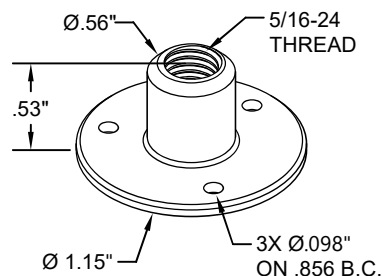

5006-00
 SURFACE MOUNT
 ADAPTER - GOOSENECK

12 Volt Models:
 MAX 15 VDC @ 30 mA

24 Volt Models:
 MAX 30 VDC @ 30 mA

Millicandela Ratings:
 WHITE 64,000 mcd
 RED 30,000 mcd
 GREEN 18,000 mcd
 BLUE 10,000 mcd