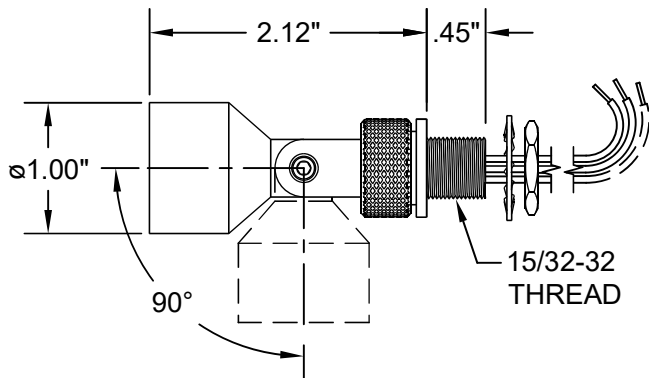

MAPLIGHT/OPLITE 4 - PANEL MOUNT

MAPLIGHT/OPLITE 4 - GOOSENECK

MAPLIGHT/OPLITE 6 - PANEL MOUNT

MAPLIGHT/OPLITE 6 - GOOSENECK

TASKLIGHT 600 - PANEL MOUNT

TASKLIGHT 600 - GOOSENECK

5004-00
 SURFACE MOUNT
 ADAPTER - PANEL

5006-00
 SURFACE MOUNT
 ADAPTER - GOOSENECK

12 Volt Models:
 MAX 15 VDC @ 30 mA

24 Volt Models:
 MAX 30 VDC @ 30 mA

Millicandela Ratings:
 WHITE 64,000 mcd
 RED 30,000 mcd
 GREEN 18,000 mcd
 BLUE 10,000 mcd