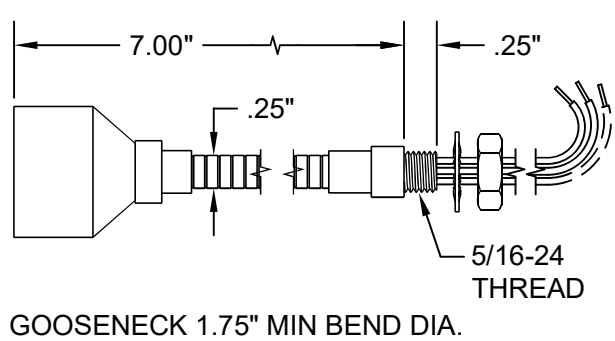

MAPLIGHT/OPLITE 6 - GOOSENECK